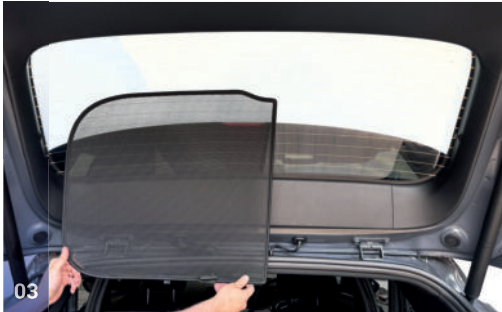

CLIP PLACEMENT

Tailgate Shades - x2

M02 - x2

M14 - x1

01

02

03

04