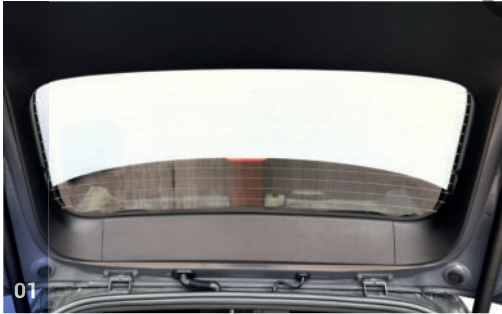

CLIP PLACEMENT

Tailgate Shades - x2

M02 - x2

M14 - x1

01

02

03

04